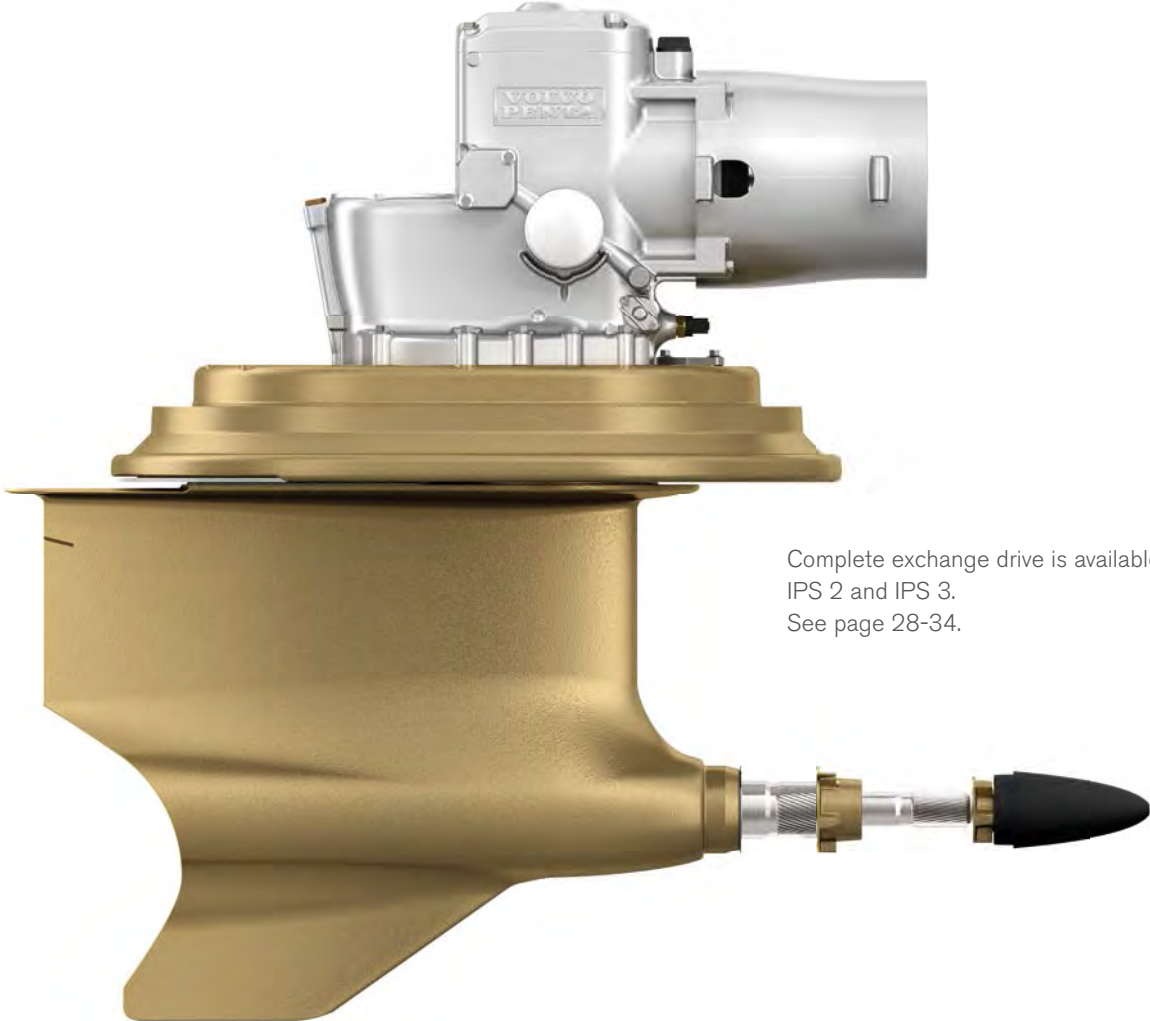

Core return

Volvo Penta Exchange System is based on a recycle program where you return a corresponding worn component (the core) in return for a new Exchange component. The program allows you to return the worn component once the new component is installed and the engine is running again.

Volvo Penta IPS

IPS 15

Gear ratio 1.84:1	Exchange components added	Page 30
-------------------	---------------------------	---------

IPS 20

Gear ratio 1.70:1	Exchange components added	Page 32
-------------------	---------------------------	---------

IPS 30

Gear ratio 1.88:1	Exchange components added	Page 34
Gear ratio 1.99:1	Exchange components added	Page 34

Complete exchange drive is available for IPS 1, IPS 2 and IPS 3. See page 28-34.

Marine Diesel Engines